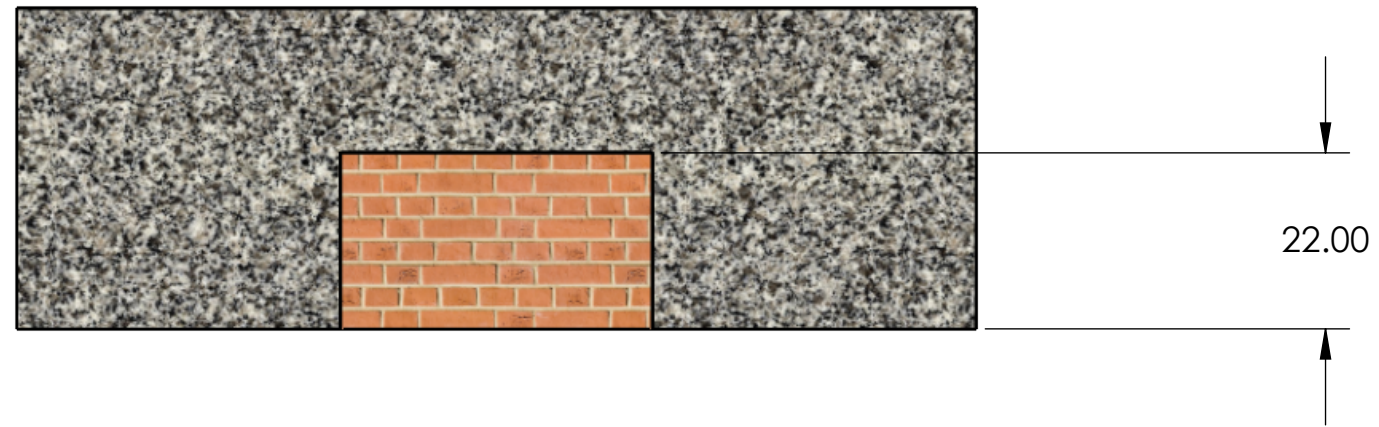

PLAN VIEW COUNTER TOP

FRONT VIEW COUNTER TOP

RECOMMENDED OPENING
SIZES, OPEN INSTALLATION,
GAUCHITO, LEG MOUNT,
BRASERO