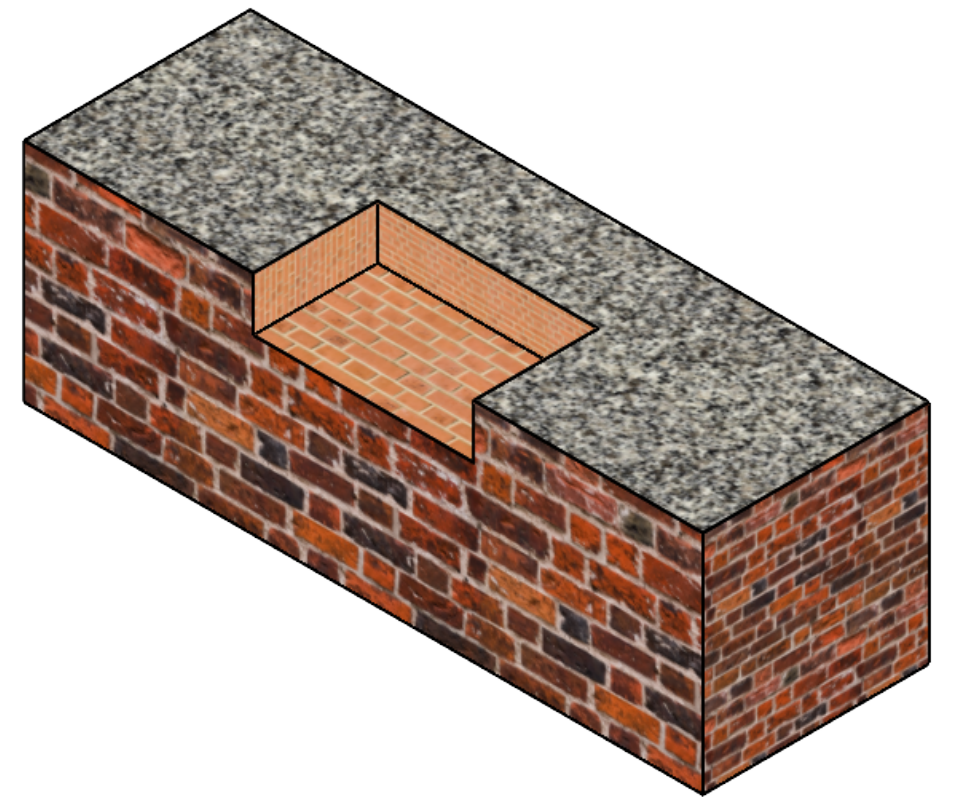

PLAN VIEW COUNTER TOP

FRONT VIEW COUNTER TOP

RECOMMENDED OPENING
SIZES, OPEN INSTALLATION,
GAUCHITO, LEG MOUNT,
BRASERO