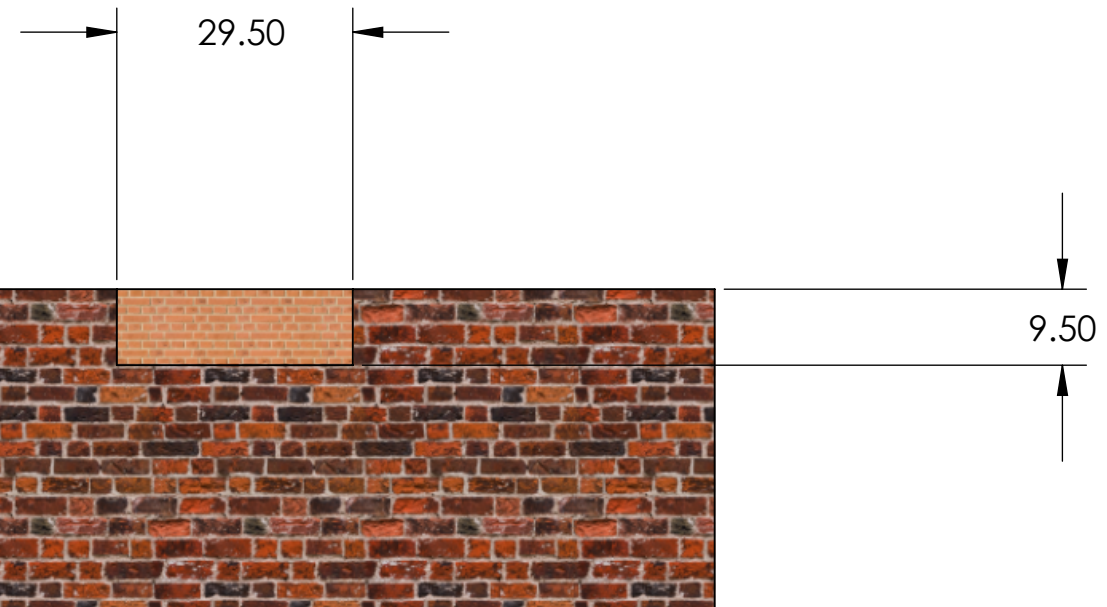

PLAN VIEW COUNTER TOP

FRONT VIEW COUNTER TOP

RECOMMENDED OPENING  
SIZES, OPEN INSTALLATION,  
GAUCHITO, LEG MOUNT