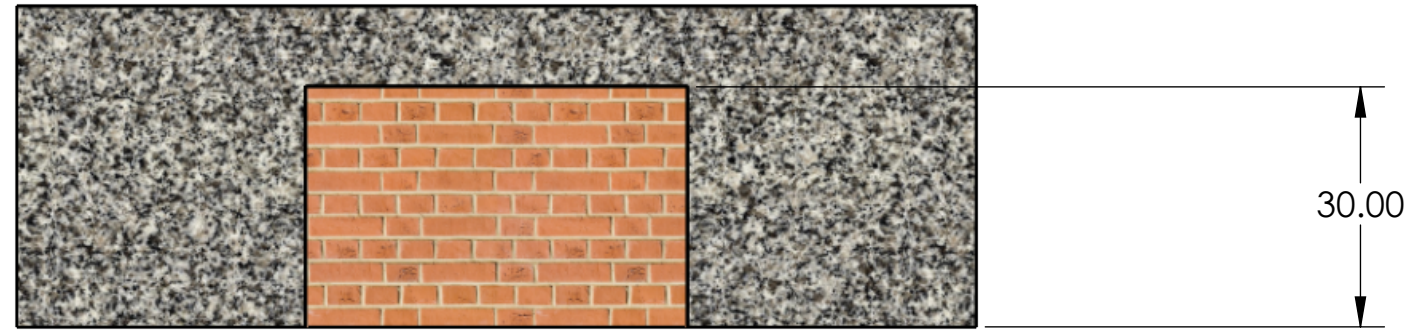

PLAN VIEW COUNTER TOP

47.75

FRONT VIEW COUNTER TOP

RECOMMENDED OPENING
SIZES, OPEN INSTALLATION,
GAUCHO, LEG MOUNT,
BRASERO