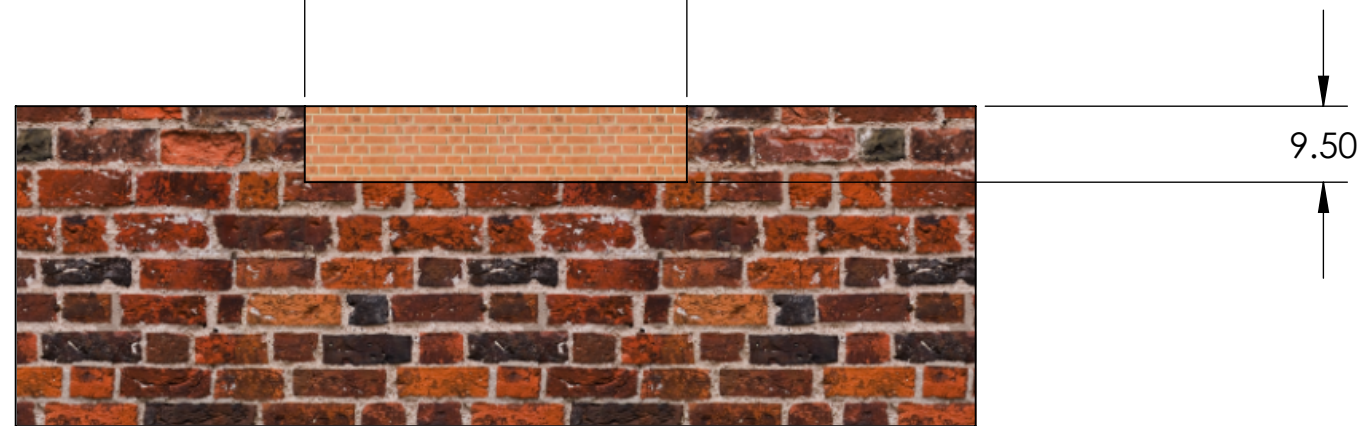

PLAN VIEW COUNTER TOP

47.75

FRONT VIEW COUNTER TOP

RECOMMENDED OPENING
SIZES, OPEN INSTALLATION,
GAUCHO, LEG MOUNT,
BRASERO