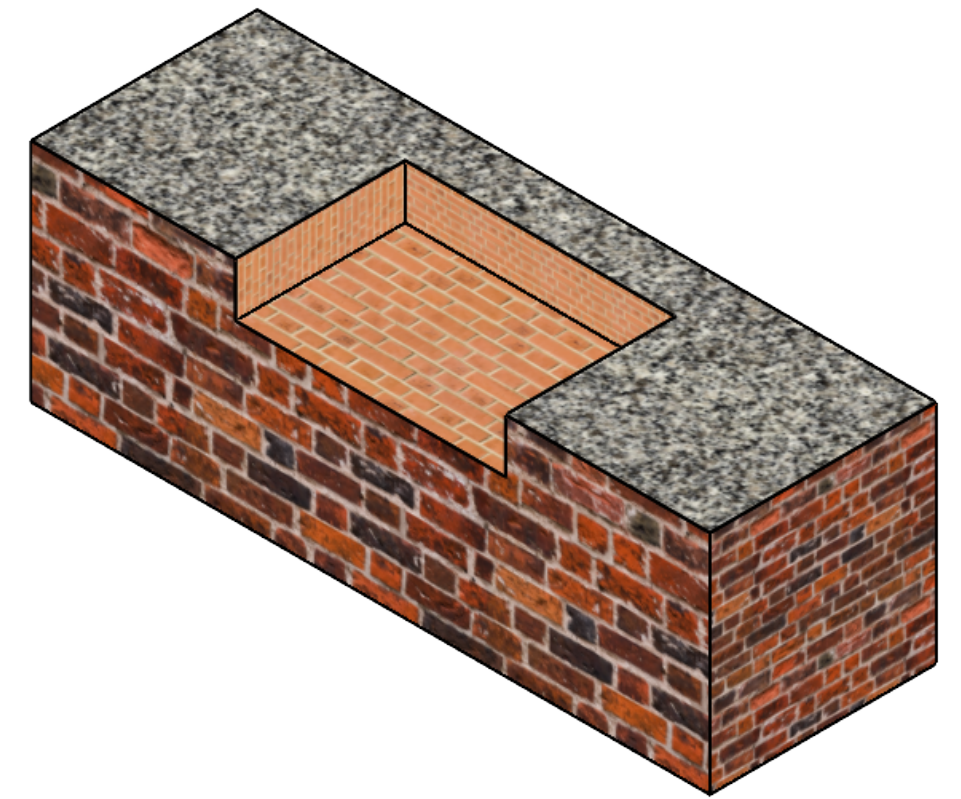

PLAN VIEW COUNTER TOP

47.75

FRONT VIEW COUNTER TOP

RECOMMENDED OPENING
SIZES, OPEN INSTALLATION,
GAUCHO, LEG MOUNT,
BRASERO