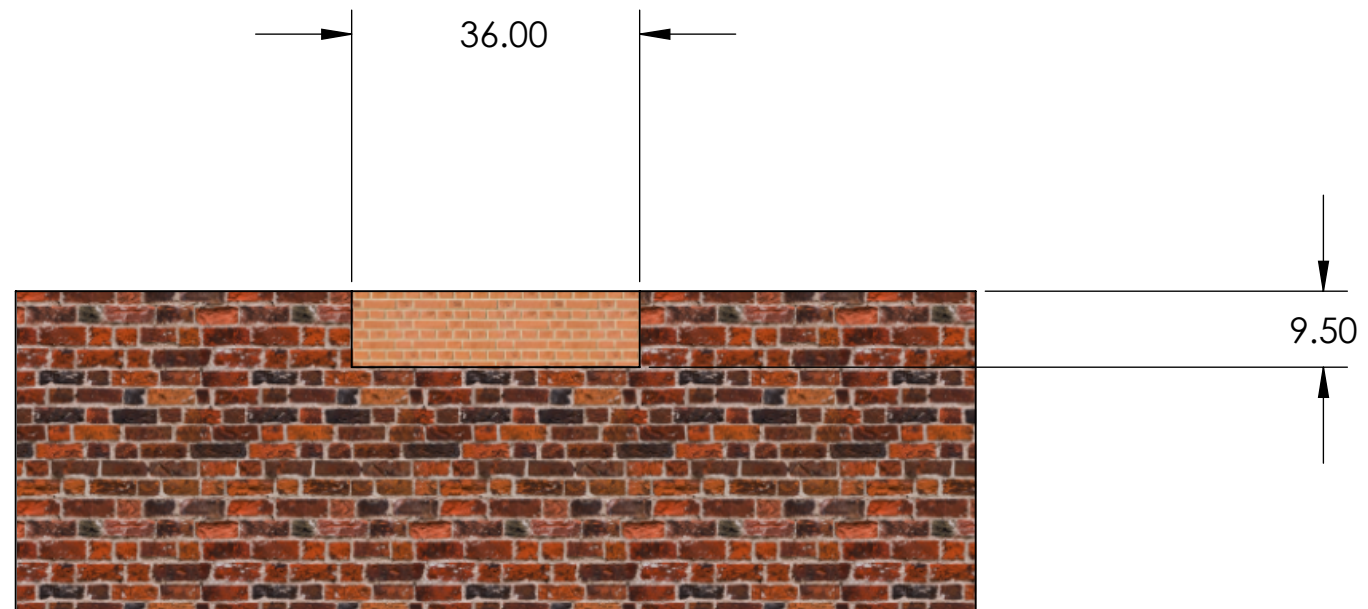

PLAN VIEW COUNTER TOP

FRONT VIEW COUNTER TOP

RECOMMENDED OPENING SIZES,
OPEN INSTALLATION, GAUCHO, LEG MOUNT