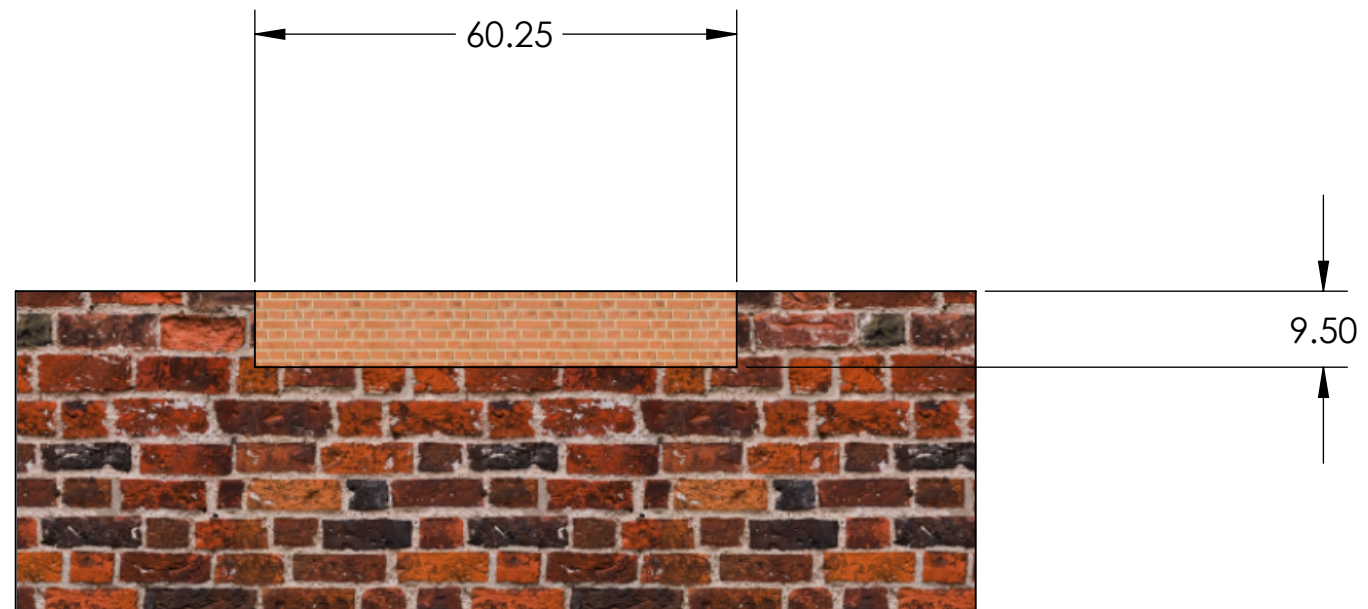

PLAN VIEW COUNTER TOP

FRONT VIEW COUNTER TOP

RECOMMENDED OPENING SIZES  
OPEN INSTALLATION,  
GAUCHO GRANDE, BRASERO, LEG MOUNT