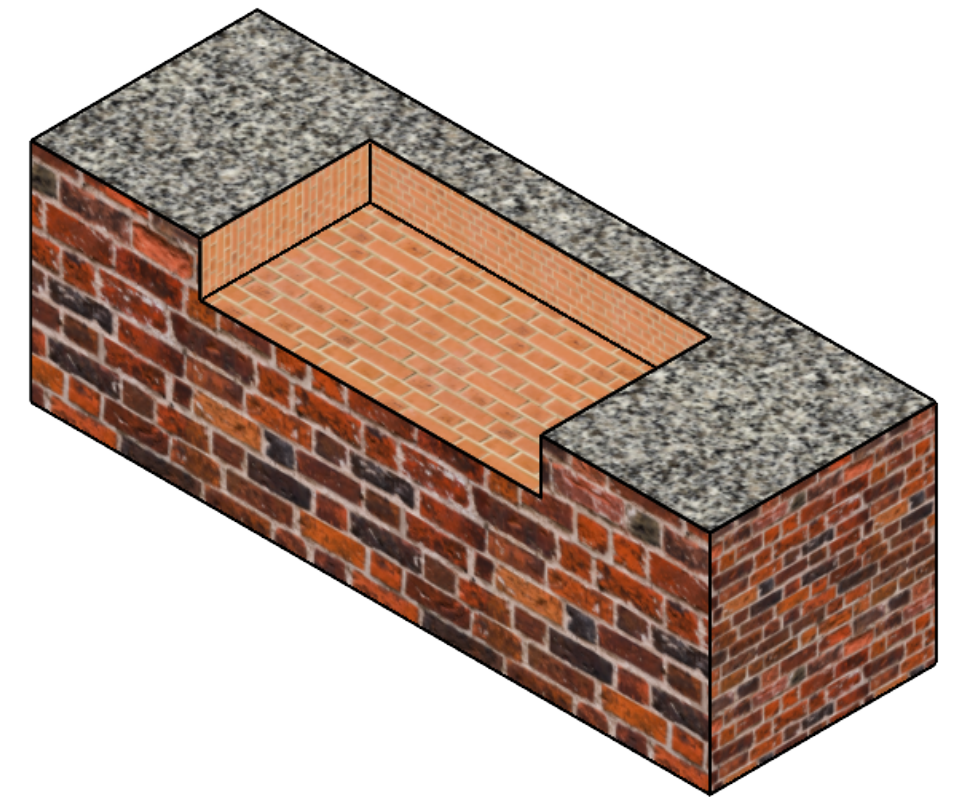

PLAN VIEW COUNTER TOP

FRONT VIEW COUNTER TOP

RECOMMENDED OPENING SIZES  
OPEN INSTALLATION,  
GAUCHO GRANDE, BRASERO, LEG MOUNT