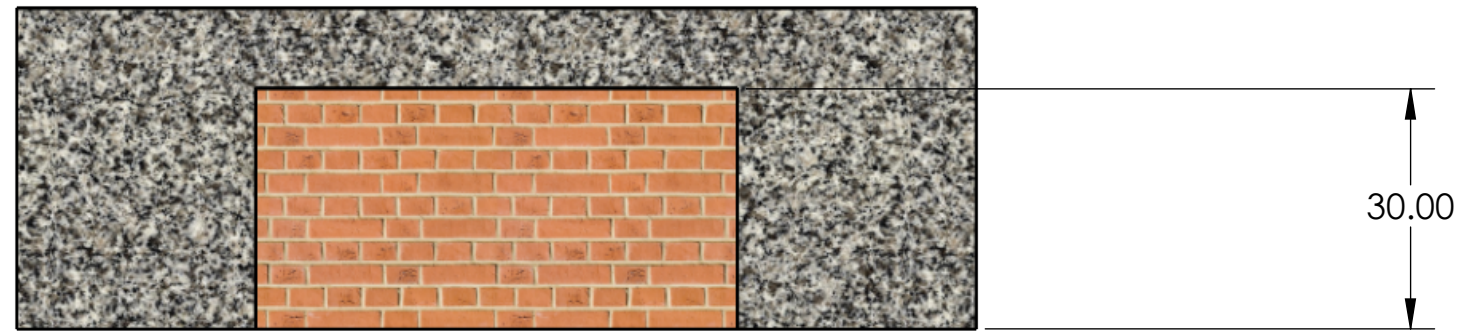

PLAN VIEW COUNTER TOP

FRONT VIEW COUNTER TOP

RECOMMENDED OPENING SIZES  
OPEN INSTALLATION,  
GAUCHO GRANDE, BRASERO, LEG MOUNT