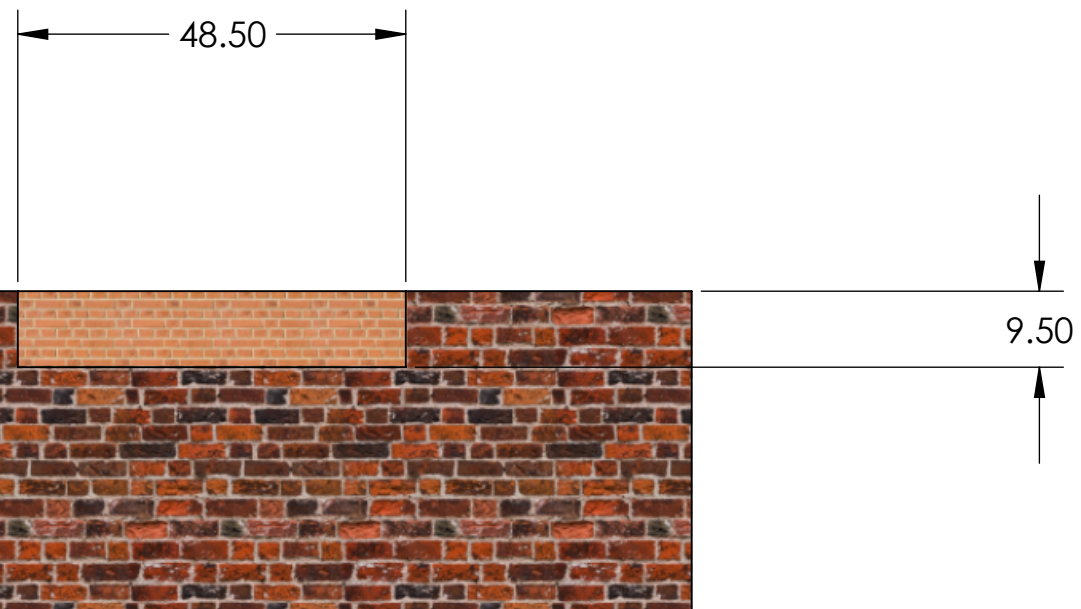

PLAN VIEW COUNTER TOP

FRONT VIEW COUNTER TOP

RECOMMENDED OPENING SIZES,
OPEN INSTALLATION, GAUCHO GRANDE,
LEG MOUNT