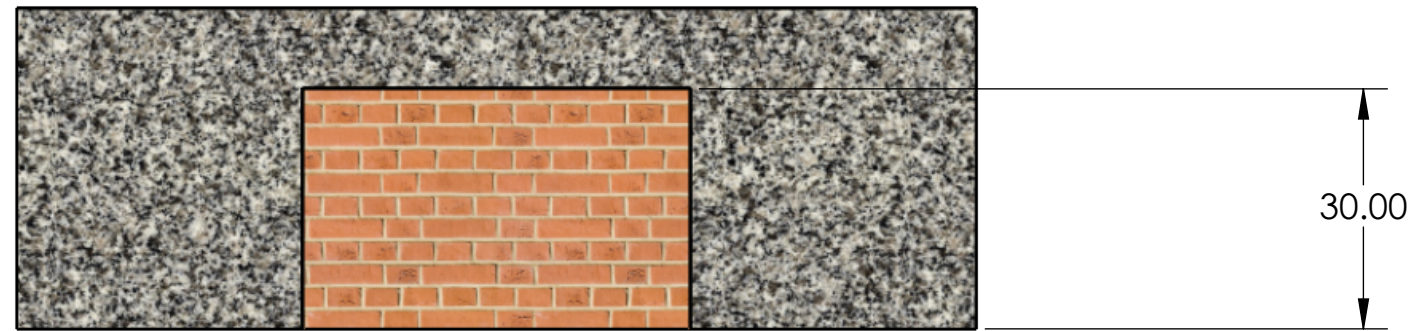

PLAN VIEW COUNTER TOP

FRONT VIEW COUNTER TOP

RECOMMENDED OPENING SIZES,
OPEN INSTALLATION, GAUCHO GRANDE,
LEG MOUNT