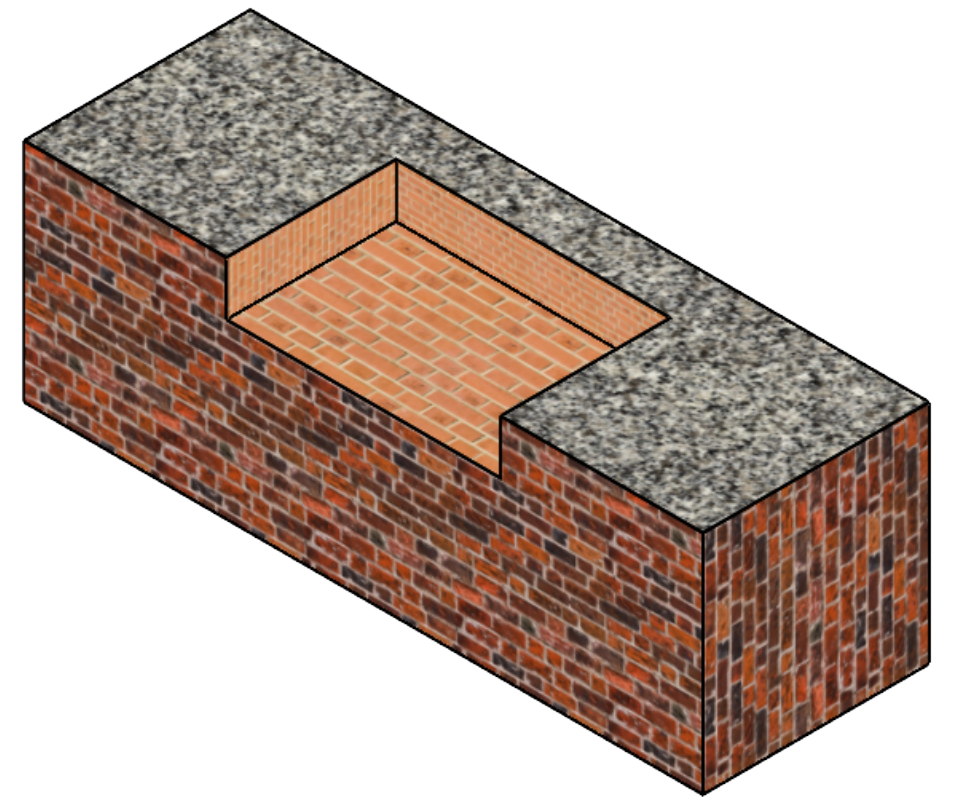

PLAN VIEW COUNTER TOP

FRONT VIEW COUNTER TOP

RECOMMENDED OPENING SIZES,
OPEN INSTALLATION, GAUCHO GRANDE,
LEG MOUNT